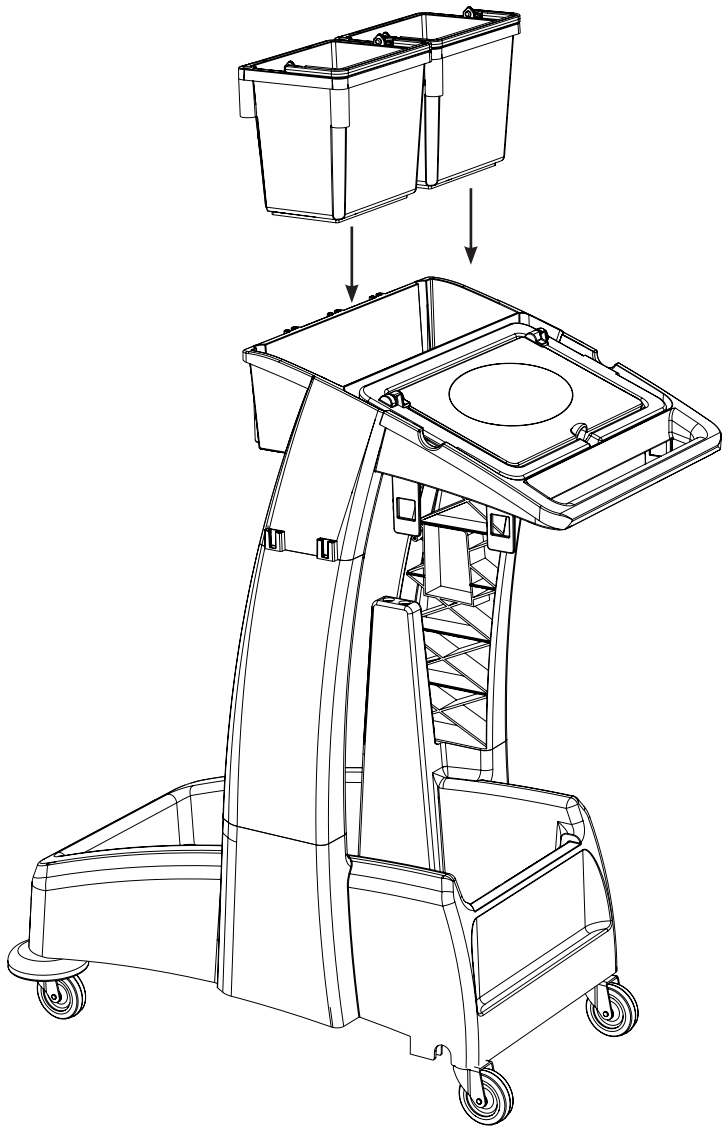

MM-2 Trolley Assembly

Numatic

Item	Description	Quantity
1	Reflo Base	1
2	Left Hand Upright	1
3	Right Hand Upright	1
4	Handle Frame	1
5	Bag Securing	1
6	Lid	1
7	Red Handle	1
8	Blue Handle	1
9	5 Litre Bucket	2
10	Versaclean Hook T Slot	1
11	22mm Mid Mop Clamp	1
12	28 Litre Bucket- Blue Handle	1
13	Twistmop Wringer	1
14	70-Litre Waste Bags (Roll of 10)	0.1

x2

M8 X 25mm Socket Bolt

x2

M8 X 25mm Socket Bolt

x2

x2

Numatic

914822 MM-2 Trolley Assembly Instructions A03 07/2022