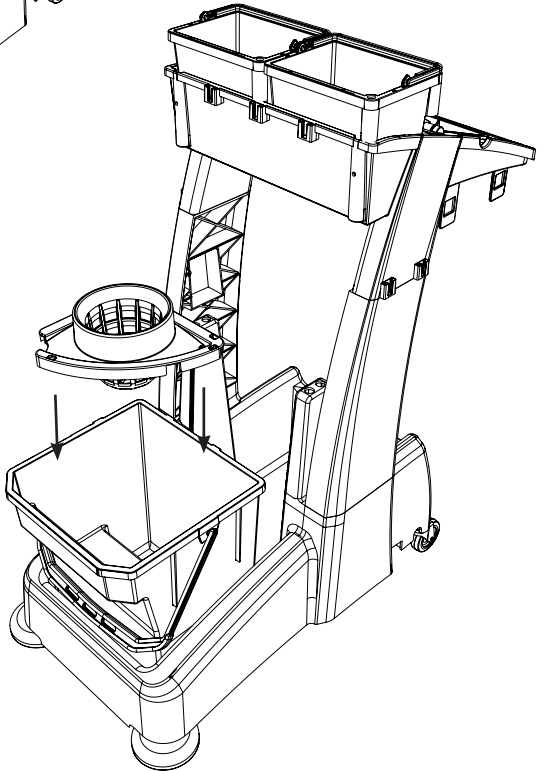

MM-2 Trolley Assembly

Numatic

Item	Description	Quantity
1	Reflo Base	1
2	Left Hand Upright	1
3	Right Hand Upright	1
4	Handle Frame	1
5	Bag Securing	1
6	Lid	1
7	Red Handle	1
8	Blue Handle	1
9	5 Litre Bucket	2
10	Versaclean Hook T Slot	1
11	22mm Mid Mop Clamp	1
12	28 Litre Bucket- Blue Handle	1
13	Twistmop Wringer	1
14	70-Litre Waste Bags (Roll of 10)	0.1

x2

M8 X 25mm Socket Bolt

x2

M8 X 25mm Socket Bolt

x2

x2

Numatic

914822 MM-2 Trolley Assembly Instructions A03 07/2022