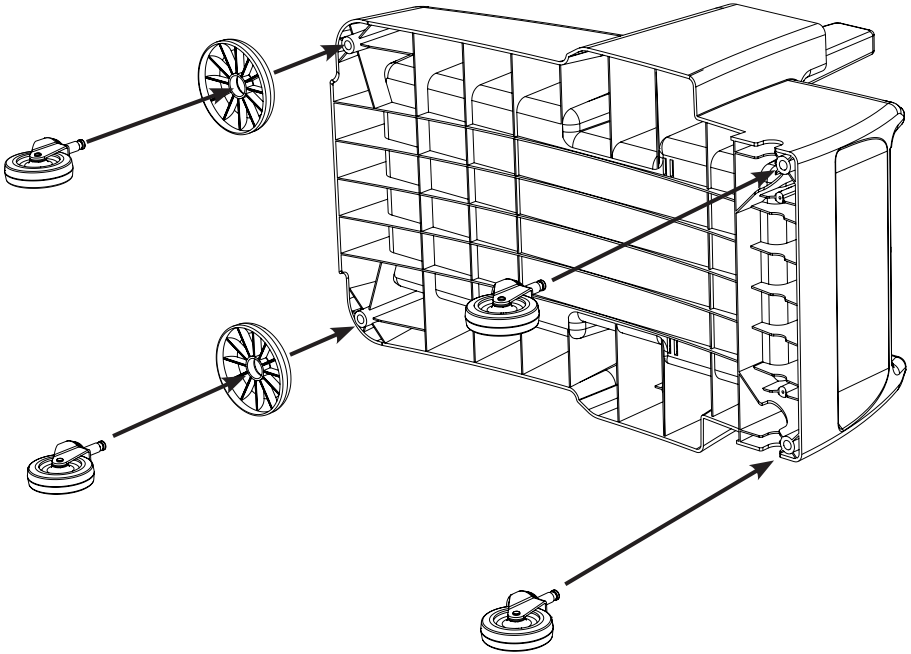

MM-2 Trolley Assembly

Numatic

Item	Description	Quantity
1	Reflo Base	1
2	Left Hand Upright	1
3	Right Hand Upright	1
4	Handle Frame	1
5	Bag Securing	1
6	Lid	1
7	Red Handle	1
8	Blue Handle	1
9	5 Litre Bucket	2
10	Versaclean Hook T Slot	1
11	22mm Mid Mop Clamp	1
12	28 Litre Bucket- Blue Handle	1
13	Twistmop Wringer	1
14	70-Litre Waste Bags (Roll of 10)	0.1

x2

M8 X 25mm Socket Bolt

x2

M8 X 25mm Socket Bolt

x2

x2

Numatic

914822 MM-2 Trolley Assembly Instructions A03 07/2022