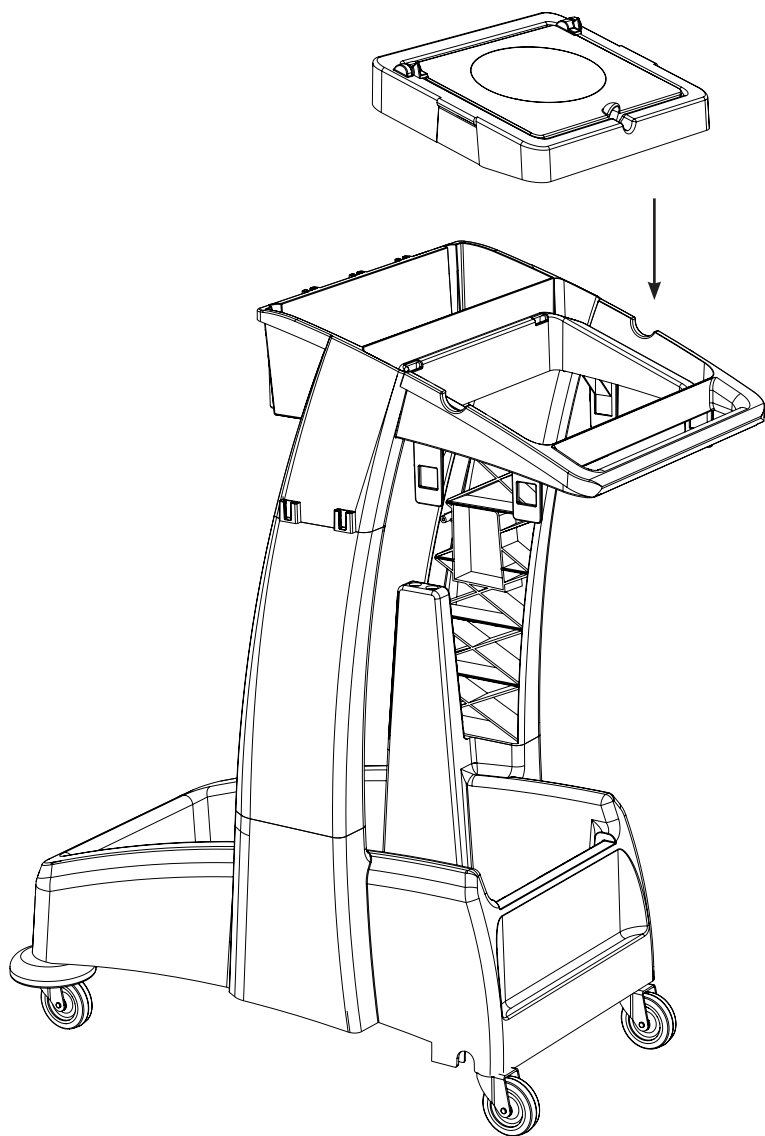

MM-2 Trolley Assembly

Numatic

Item	Description	Quantity
1	Reflo Base	1
2	Left Hand Upright	1
3	Right Hand Upright	1
4	Handle Frame	1
5	Bag Securing	1
6	Lid	1
7	Red Handle	1
8	Blue Handle	1
9	5 Litre Bucket	2
10	Versaclean Hook T Slot	1
11	22mm Mid Mop Clamp	1
12	28 Litre Bucket- Blue Handle	1
13	Twistmop Wringer	1
14	70-Litre Waste Bags (Roll of 10)	0.1

x2

M8 X 25mm Socket Bolt

x2

M8 X 25mm Socket Bolt

x2

x2

Numatic

914822 MM-2 Trolley Assembly Instructions A03 07/2022