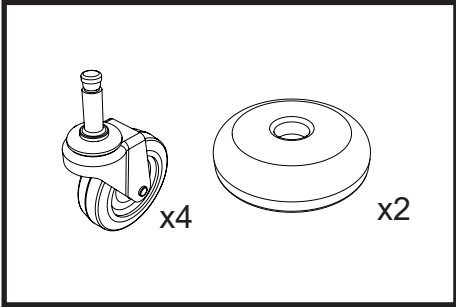

MM-2 Trolley Assembly

Numatic

Item	Description	Quantity
1	Reflo Base	1
2	Left Hand Upright	1
3	Right Hand Upright	1
4	Handle Frame	1
5	Bag Securing	1
6	Lid	1
7	Red Handle	1
8	Blue Handle	1
9	5 Litre Bucket	2
10	Versaclean Hook T Slot	1
11	22mm Mid Mop Clamp	1
12	28 Litre Bucket- Blue Handle	1
13	Twistmop Wringer	1
14	70-Litre Waste Bags (Roll of 10)	0.1

x2

M8 X 25mm Socket Bolt

x2

M8 X 25mm Socket Bolt

x2

x2

Numatic

914822 MM-2 Trolley Assembly Instructions A03 07/2022