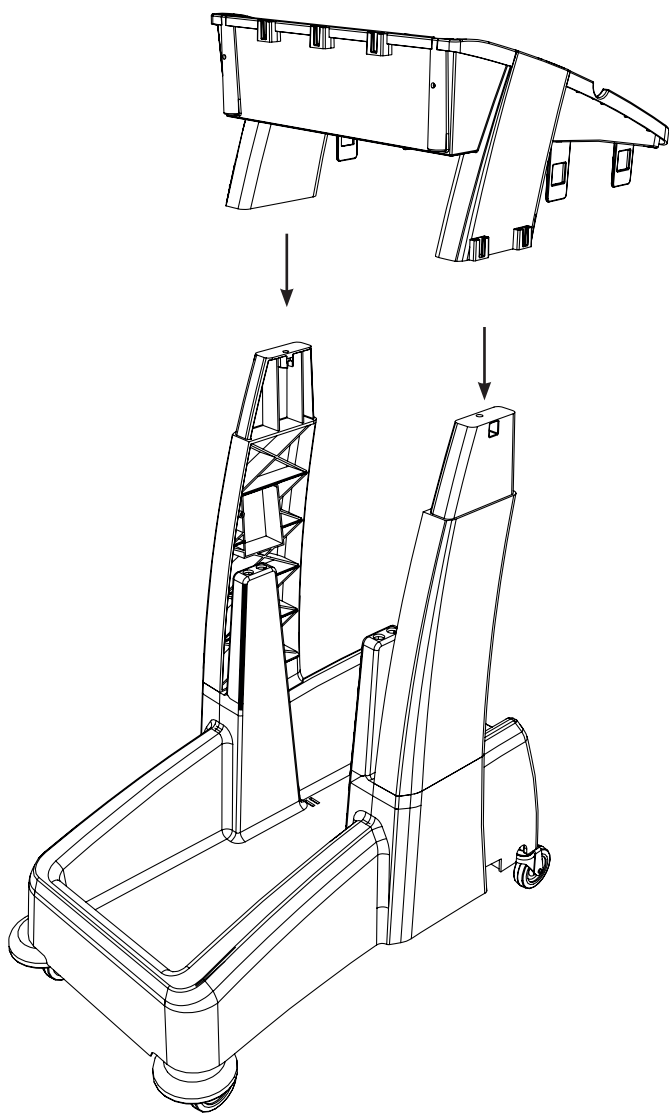

MM-2 Trolley Assembly

Numatic

Item	Description	Quantity
1	Reflo Base	1
2	Left Hand Upright	1
3	Right Hand Upright	1
4	Handle Frame	1
5	Bag Securing	1
6	Lid	1
7	Red Handle	1
8	Blue Handle	1
9	5 Litre Bucket	2
10	Versaclean Hook T Slot	1
11	22mm Mid Mop Clamp	1
12	28 Litre Bucket- Blue Handle	1
13	Twistmop Wringer	1
14	70-Litre Waste Bags (Roll of 10)	0.1

x2

M8 X 25mm Socket Bolt

x2

M8 X 25mm Socket Bolt

x2

x2

Numatic

914822 MM-2 Trolley Assembly Instructions A03 07/2022