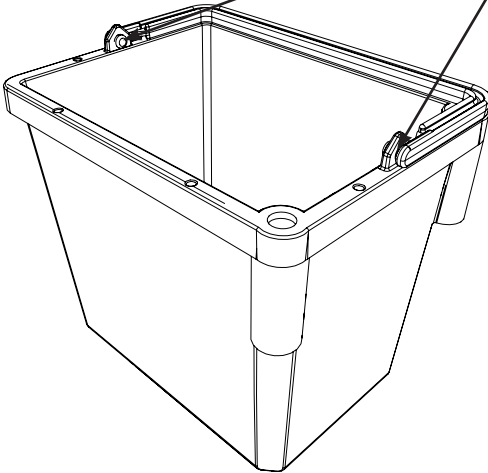

MM-2 Trolley Assembly

Numatic

Item	Description	Quantity
1	Reflo Base	1
2	Left Hand Upright	1
3	Right Hand Upright	1
4	Handle Frame	1
5	Bag Securing	1
6	Lid	1
7	Red Handle	1
8	Blue Handle	1
9	5 Litre Bucket	2
10	Versaclean Hook T Slot	1
11	22mm Mid Mop Clamp	1
12	28 Litre Bucket- Blue Handle	1
13	Twistmop Wringer	1
14	70-Litre Waste Bags (Roll of 10)	0.1

x2

M8 X 25mm Socket Bolt

x2

M8 X 25mm Socket Bolt

x2

x2

Numatic

914822 MM-2 Trolley Assembly Instructions A03 07/2022