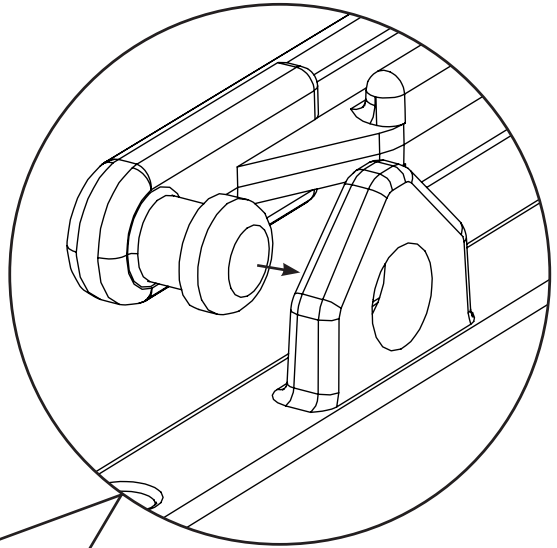

MM-2 Trolley Assembly

Numatic

Item	Description	Quantity
1	Reflo Base	1
2	Left Hand Upright	1
3	Right Hand Upright	1
4	Handle Frame	1
5	Bag Securing	1
6	Lid	1
7	Red Handle	1
8	Blue Handle	1
9	5 Litre Bucket	2
10	Versaclean Hook T Slot	1
11	22mm Mid Mop Clamp	1
12	28 Litre Bucket- Blue Handle	1
13	Twistmop Wringer	1
14	70-Litre Waste Bags (Roll of 10)	0.1

x2

M8 X 25mm Socket Bolt

x2

M8 X 25mm Socket Bolt

x2

x2

Numatic

914822 MM-2 Trolley Assembly Instructions A03 07/2022