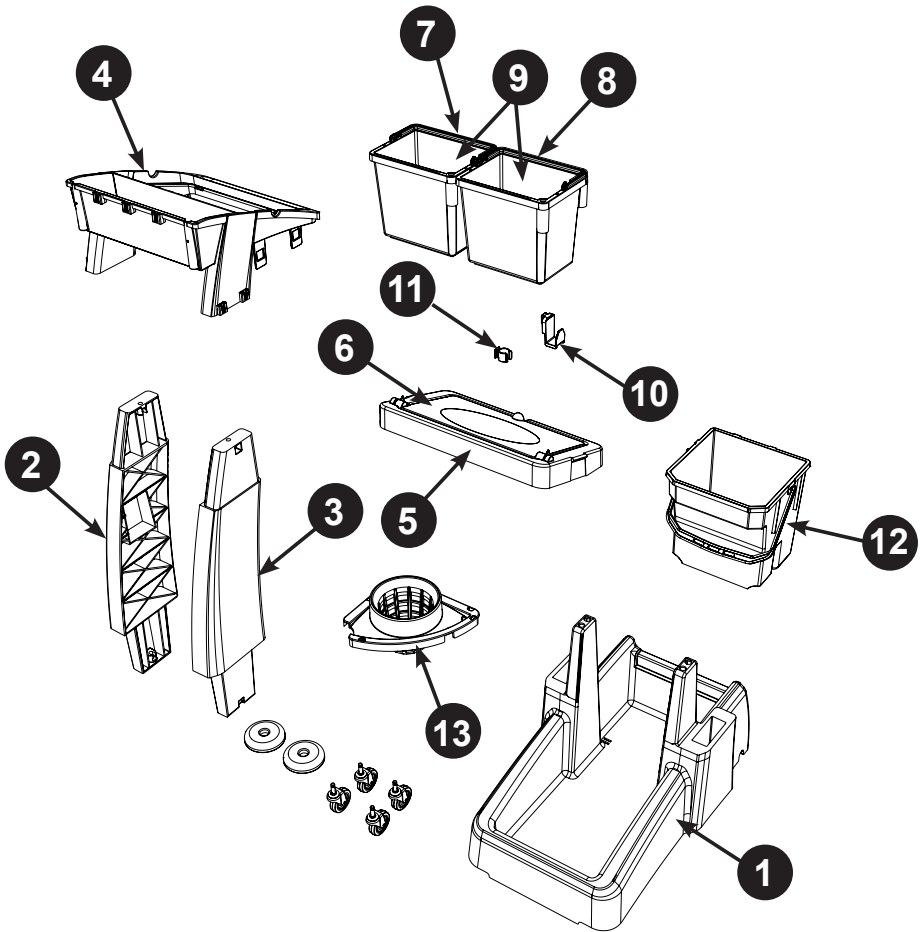

MM-2 Trolley Assembly

Numatic

Item	Description	Quantity
1	Reflo Base	1
2	Left Hand Upright	1
3	Right Hand Upright	1
4	Handle Frame	1
5	Bag Securing	1
6	Lid	1
7	Red Handle	1
8	Blue Handle	1
9	5 Litre Bucket	2
10	Versaclean Hook T Slot	1
11	22mm Mid Mop Clamp	1
12	28 Litre Bucket- Blue Handle	1
13	Twistmop Wringer	1
14	70-Litre Waste Bags (Roll of 10)	0.1

x2

M8 X 25mm Socket Bolt

x2

M8 X 25mm Socket Bolt

x2

x2

Numatic

914822 MM-2 Trolley Assembly Instructions A03 07/2022