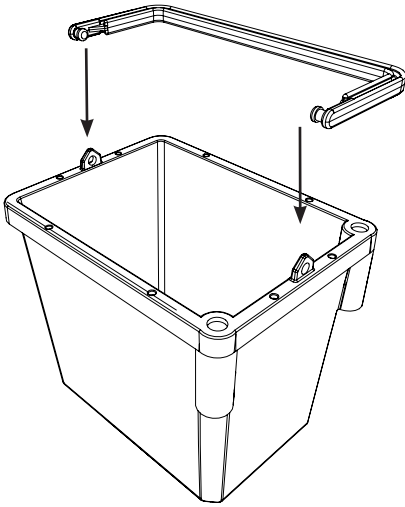

MM-2 Trolley Assembly

Numatic

Item	Description	Quantity
1	Reflo Base	1
2	Left Hand Upright	1
3	Right Hand Upright	1
4	Handle Frame	1
5	Bag Securing	1
6	Lid	1
7	Red Handle	1
8	Blue Handle	1
9	5 Litre Bucket	2
10	Versaclean Hook T Slot	1
11	22mm Mid Mop Clamp	1
12	28 Litre Bucket- Blue Handle	1
13	Twistmop Wringer	1
14	70-Litre Waste Bags (Roll of 10)	0.1

x2

M8 X 25mm Socket Bolt

x2

M8 X 25mm Socket Bolt

x2

x2

Numatic

914822 MM-2 Trolley Assembly Instructions A03 07/2022