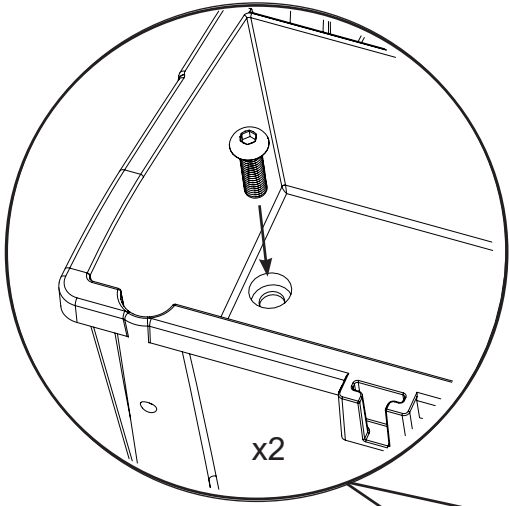

x2

M8 X 25mm Socket Bolt

x2

M8 X 25mm Socket Bolt

x2

x2

Numatic

914822 MM-2 Trolley Assembly Instructions A03 07/2022