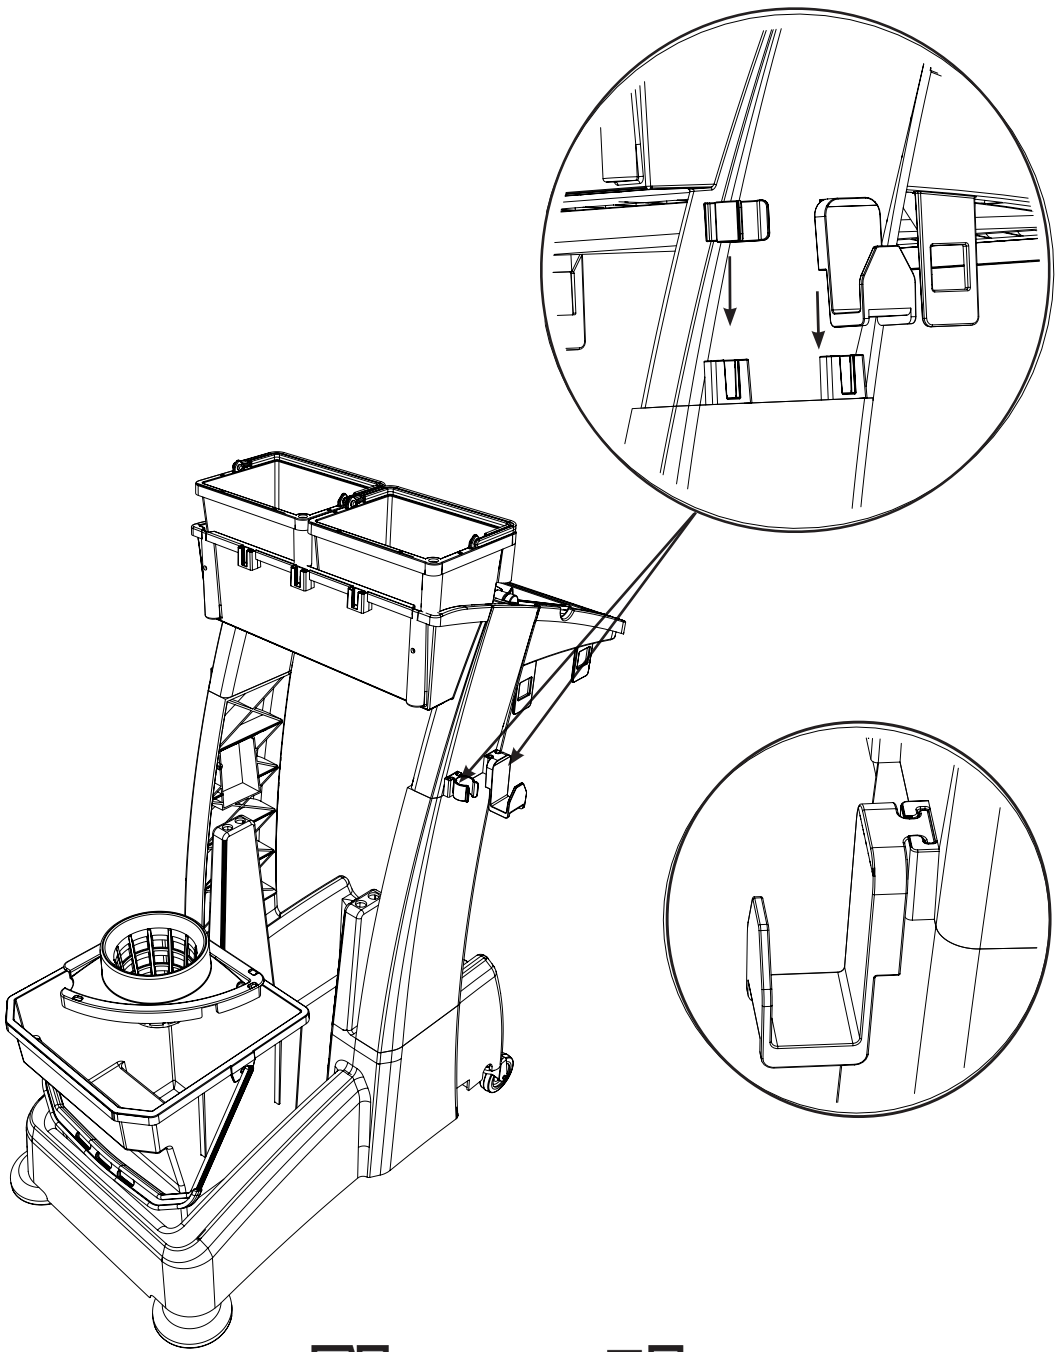

MM-2 Trolley Assembly

Numatic

Item	Description	Quantity
1	Reflo Base	1
2	Left Hand Upright	1
3	Right Hand Upright	1
4	Handle Frame	1
5	Bag Securing	1
6	Lid	1
7	Red Handle	1
8	Blue Handle	1
9	5 Litre Bucket	2
10	Versaclean Hook T Slot	1
11	22mm Mid Mop Clamp	1
12	28 Litre Bucket- Blue Handle	1
13	Twistmop Wringer	1
14	70-Litre Waste Bags (Roll of 10)	0.1

x2

M8 X 25mm Socket Bolt

x2

M8 X 25mm Socket Bolt

x2

x2

Numatic

914822 MM-2 Trolley Assembly Instructions A03 07/2022