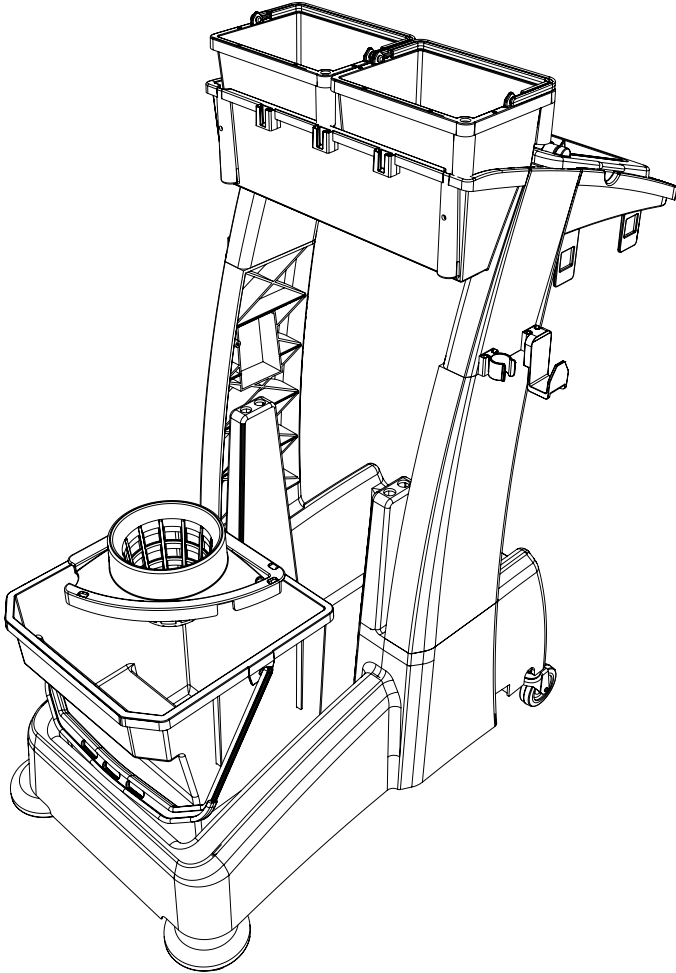

MM-2 Trolley Assembly

Numatic

Item	Description	Quantity
1	Reflo Base	1
2	Left Hand Upright	1
3	Right Hand Upright	1
4	Handle Frame	1
5	Bag Securing	1
6	Lid	1
7	Red Handle	1
8	Blue Handle	1
9	5 Litre Bucket	2
10	Versaclean Hook T Slot	1
11	22mm Mid Mop Clamp	1
12	28 Litre Bucket- Blue Handle	1
13	Twistmop Wringer	1
14	70-Litre Waste Bags (Roll of 10)	0.1

x2

M8 X 25mm Socket Bolt

x2

M8 X 25mm Socket Bolt

x2

x2

Numatic

914822 MM-2 Trolley Assembly Instructions A03 07/2022