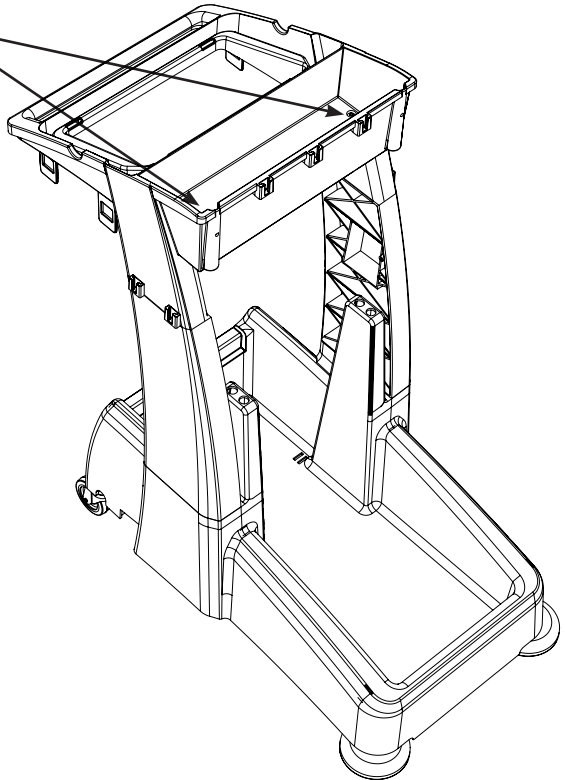

x2

M8 X 25mm Socket Bolt

x2

M8 X 25mm Socket Bolt

x2

x2

Numatic

914822 MM-2 Trolley Assembly Instructions A03 07/2022