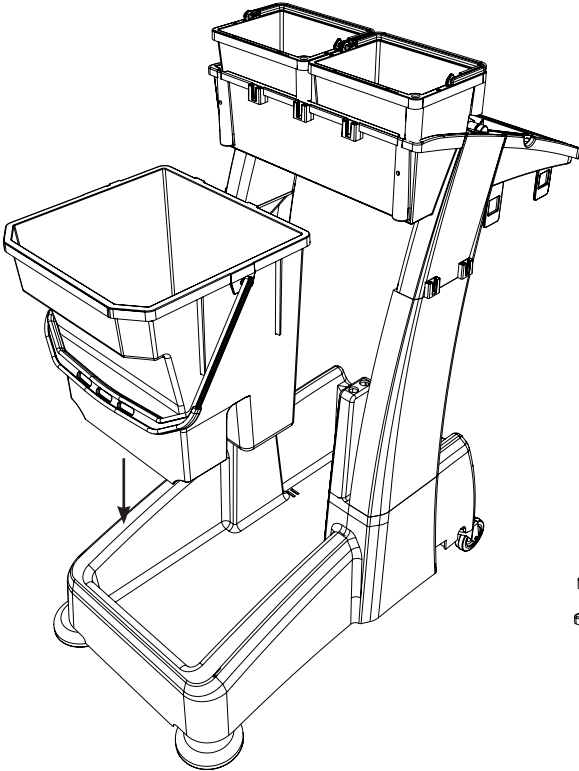

MM-2 Trolley Assembly

Numatic

Item	Description	Quantity
1	Reflo Base	1
2	Left Hand Upright	1
3	Right Hand Upright	1
4	Handle Frame	1
5	Bag Securing	1
6	Lid	1
7	Red Handle	1
8	Blue Handle	1
9	5 Litre Bucket	2
10	Versaclean Hook T Slot	1
11	22mm Mid Mop Clamp	1
12	28 Litre Bucket- Blue Handle	1
13	Twistmop Wringer	1
14	70-Litre Waste Bags (Roll of 10)	0.1

x2

M8 X 25mm Socket Bolt

x2

M8 X 25mm Socket Bolt

x2

x2

Numatic

914822 MM-2 Trolley Assembly Instructions A03 07/2022